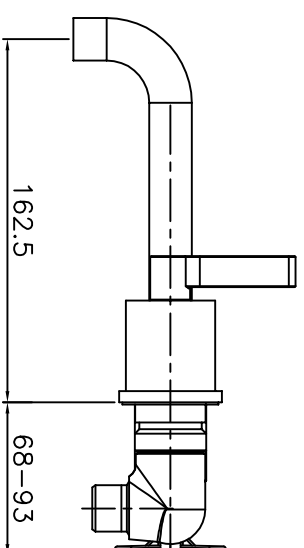

TOP VIEW

FRONT VIEW

SIDE VIEW

*American
Standard*

SILVER D/C I/W Lavatory.CR

실버 매립형 세면용

FA4705-0GAK321AA

Scale 1 : 1