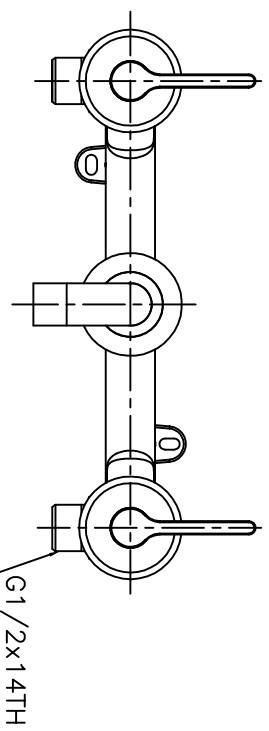

TOP VIEW

FRONT VIEW

SIDE VIEW

*American
Standard*

SILVER D/C I/W Lavatory.CR

실버 매립형 세면용

FA4705-0GAK321AA

Scale 1 : 1